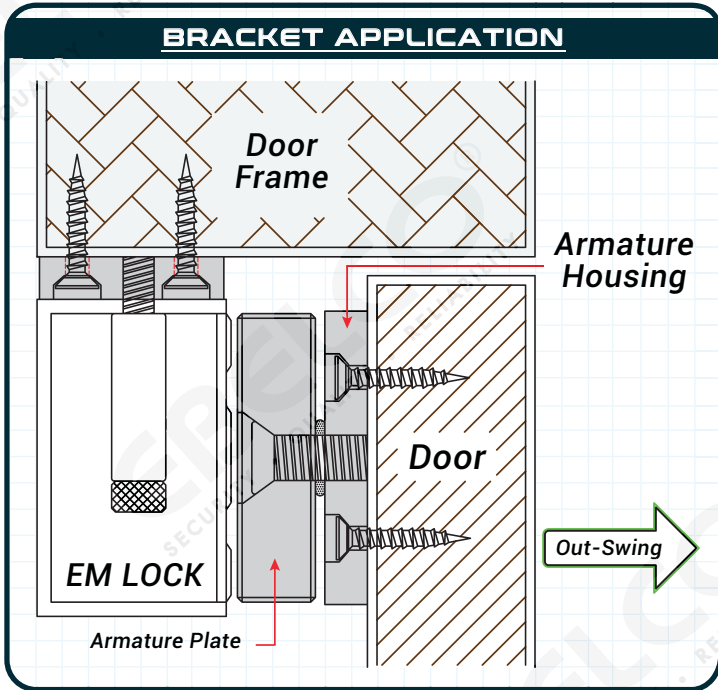

[ **AH-300** ]

[ **ARMATURE HOUSING BRACKET** ]

[ **FIRE DOOR APPLICATION** ]

**INSTALLATION METHOD**

**FEATURES**

- + More easy, fast & accurate fixing work instead of drilling a big hole (∅13.0mm) through the traditional Sex Bolt & Nut.
- + More improved vandal-resistant purpose as the armature plate fixing is invisible from the other side of door.
- + More applicable to various size of doors.
- + More solid outlook & nice presentation.