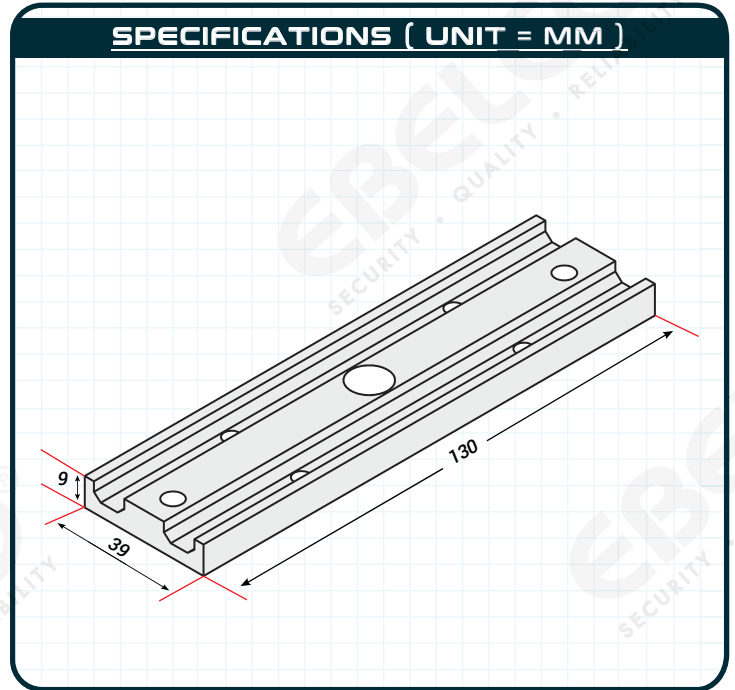

[ **AH-300** ]

[ **ARMATURE HOUSING BRACKET** ]

[ **FIRE DOOR APPLICATION** ]

**INSTALLATION METHOD**

**FEATURES**

- + More easy, fast & accurate fixing work instead of drilling a big hole (∅13.0mm) through the traditional Sex Bolt & Nut.
- + More improved vandal-resistant purpose as the armature plate fixing is invisible from the other side of door.
- + More applicable to various size of doors.
- + More solid outlook & nice presentation.