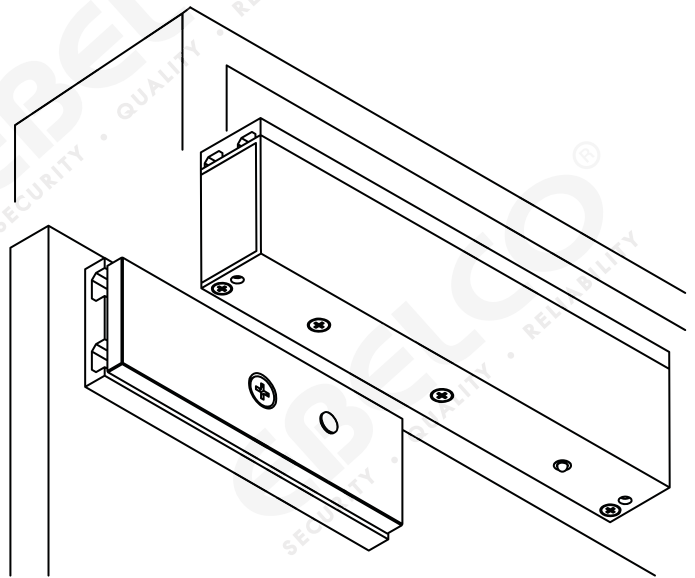

[ **AH-300** ]

[ **ARMATURE HOUSING BRACKET** ]

[ **FIRE DOOR APPLICATION** ]

**INSTALLATION METHOD**

**FEATURES**

- + More easy, fast & accurate fixing work instead of drilling a big hole (∅13.0mm) through the traditional Sex Bolt & Nut.
- + More improved vandal-resistant purpose as the armature plate fixing is invisible from the other side of door.
- + More applicable to various size of doors.
- + More solid outlook & nice presentation.