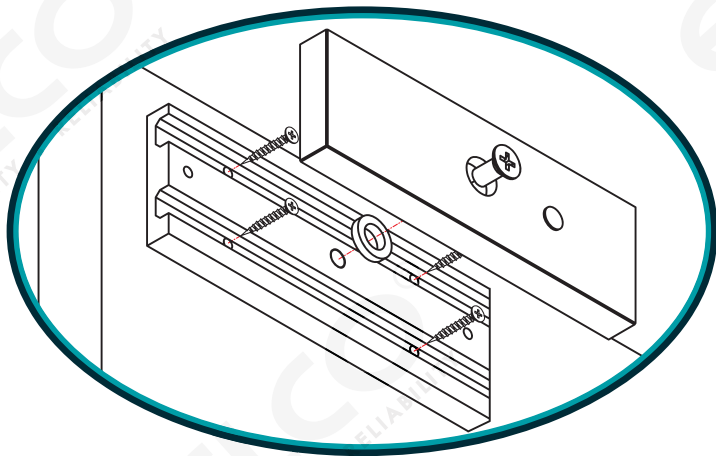

[ **AH-300** ]

[ **ARMATURE HOUSING BRACKET** ]

[ **FIRE DOOR APPLICATION** ]

**INSTALLATION METHOD**

**FEATURES**

- + More easy, fast & accurate fixing work instead of drilling a big hole (∅13.0mm) through the traditional Sex Bolt & Nut.
- + More improved vandal-resistant purpose as the armature plate fixing is invisible from the other side of door.
- + More applicable to various size of doors.
- + More solid outlook & nice presentation.